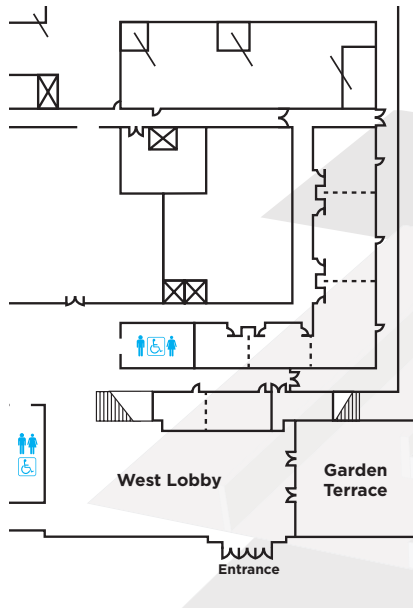

SECOND FLOOR

FIRST FLOOR

SACRAMENTO
CONVENTION
CENTER

MAIN ENTRANCE 1400 J STREET

The Sacramento Convention Center realizes the importance of renewable energy to protect the environment and is offsetting the electricity used to host events with Green-e certified renewable energy. This commitment to clean, renewable energy helps protect the environment from harmful emissions associated with fossil fuel-based energy and helps build a sustainable energy future.