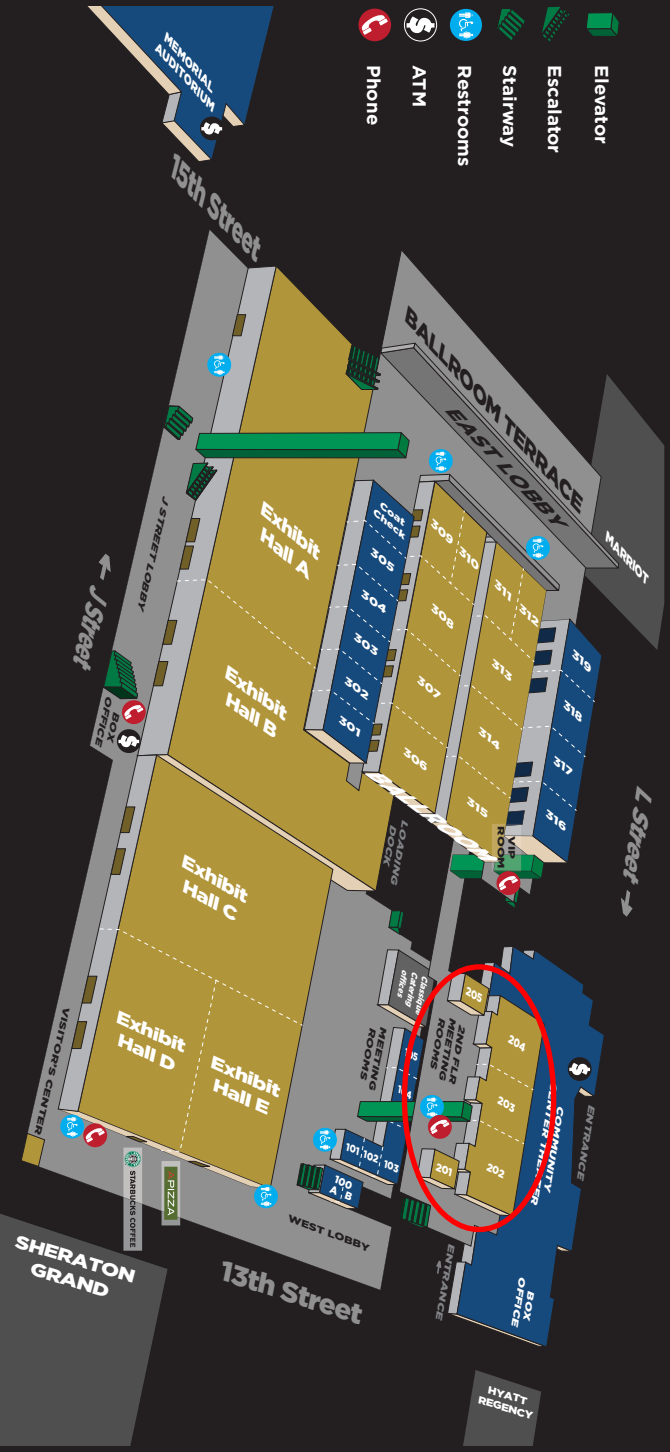

SECOND FLOOR

FIRST FLOOR

SACRAMENTO
CONVENTION
CENTER

MAIN ENTRANCE 1400 J STREET

The Sacramento Convention Center realizes the importance of renewable energy to protect the environment and is offsetting the electricity used to host events with Green-e certified renewable energy. This commitment to clean, renewable energy helps protect the environment from harmful emissions associated with fossil fuel-based energy and helps build a sustainable energy future.