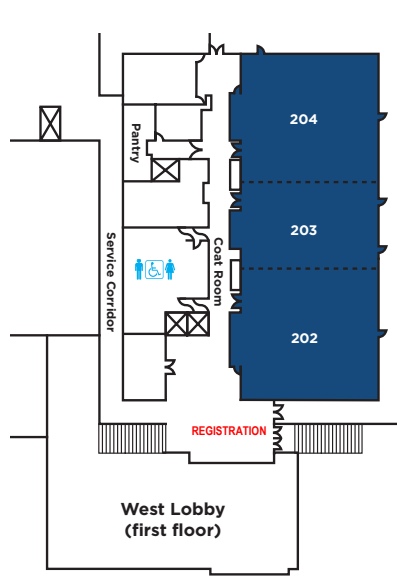

SECOND FLOOR

FIRST FLOOR

SACRAMENTO
CONVENTION
CENTER

MAIN ENTRANCE 1400 J STREET

The Sacramento Convention Center realizes the importance of renewable energy to protect the environment and is offsetting the electricity used to host events with Green-e certified renewable energy. This commitment to clean, renewable energy helps protect the environment from harmful emissions associated with fossil fuel-based energy and helps build a sustainable energy future.